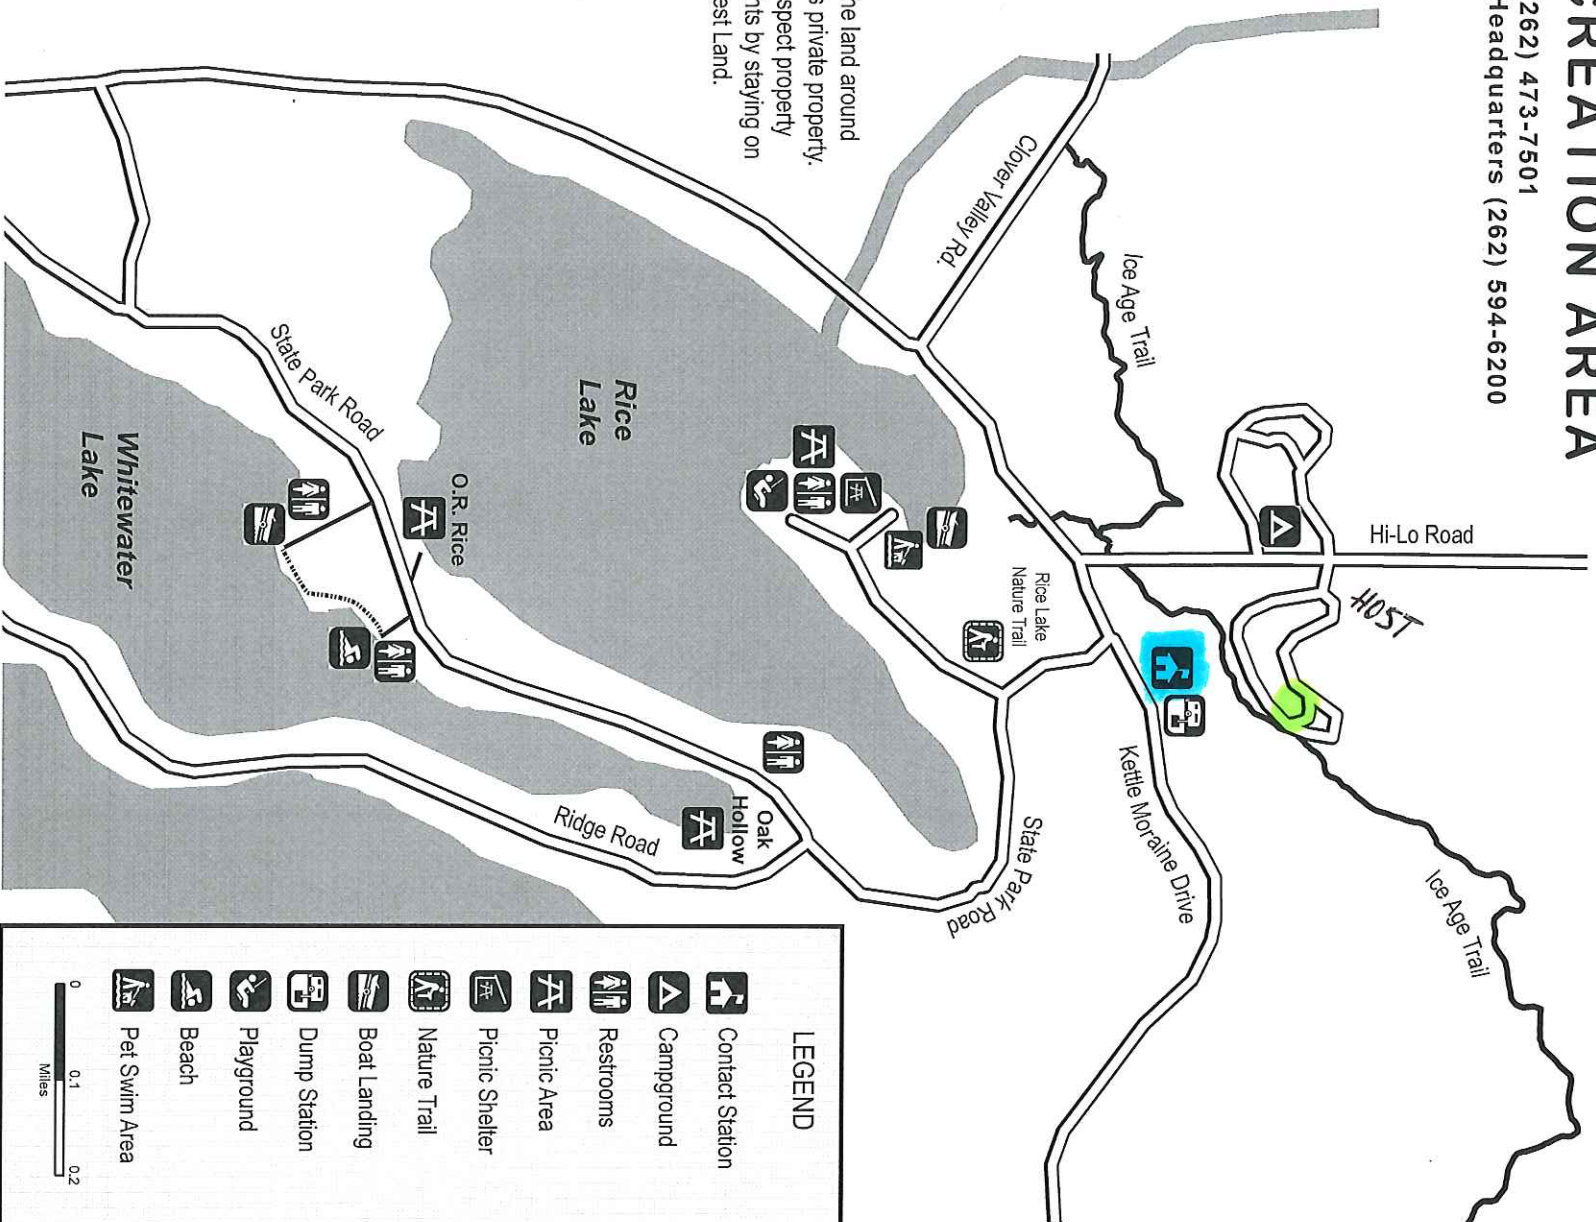

KETTLE MORaine STATE FOREST — SOUTHERN UNIT
**WHITewater LAKE
 RECREATION AREA**

Phone (262) 473-7501
 Forest Headquarters (262) 594-6200

Much of the land around
 the lake is private property.
 Please respect property
 owner rights by staying on
 State Forest Land.