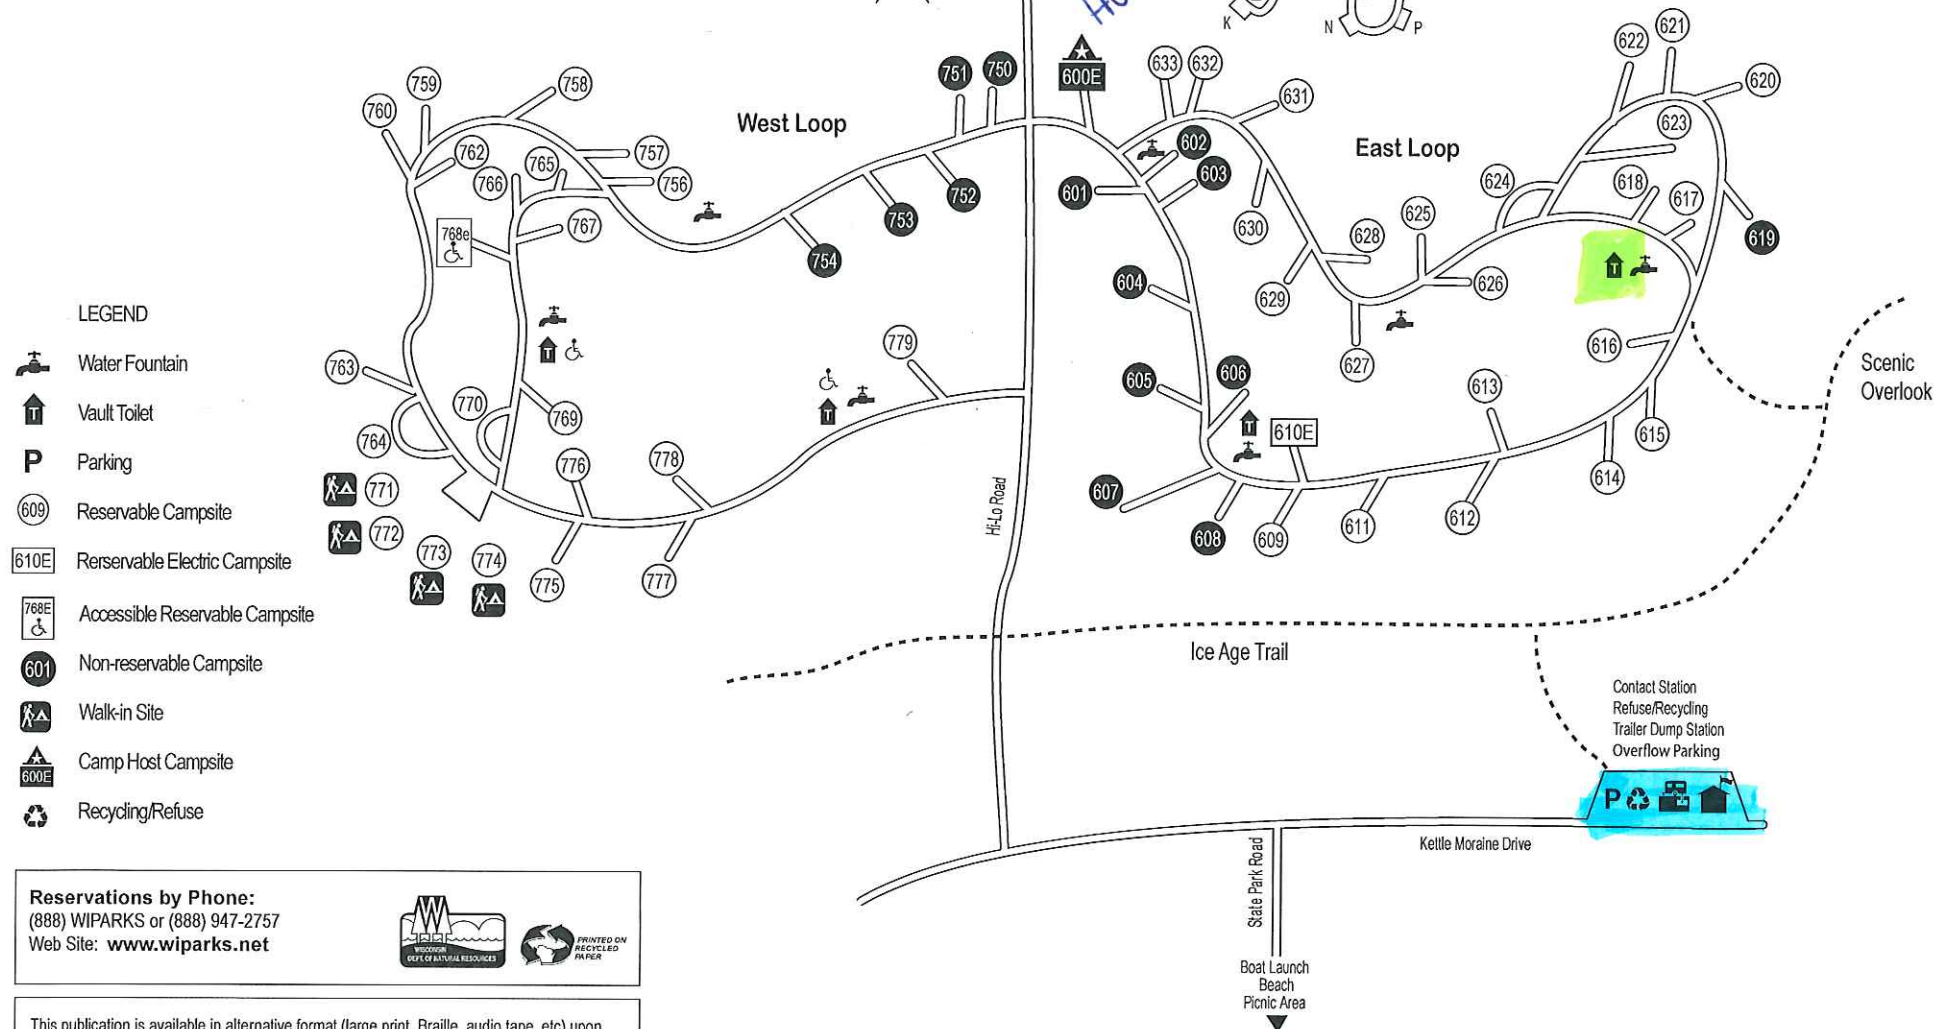

KETTLE MORaine STATE FOREST — SOUTHERN UNIT

WHITEWATER LAKE CAMPGROUND

Phone (262) 473-7501

Forest Headquarters (262) 594-6200

Reservations by Phone:
(888) WIPARKS or (888) 947-2757
Web Site: www.wiparks.net

This publication is available in alternative format (large print, Braille, audio tape, etc) upon request. Please call (608) 266-2181 for more information.

The Wisconsin Department of Natural Resources provides equal opportunity in its employment, programs, services, and functions under an Affirmative Action Plan. If you have any questions, please write to Equal Opportunity Office, Department of Interior, Washington, D.C. 20240.